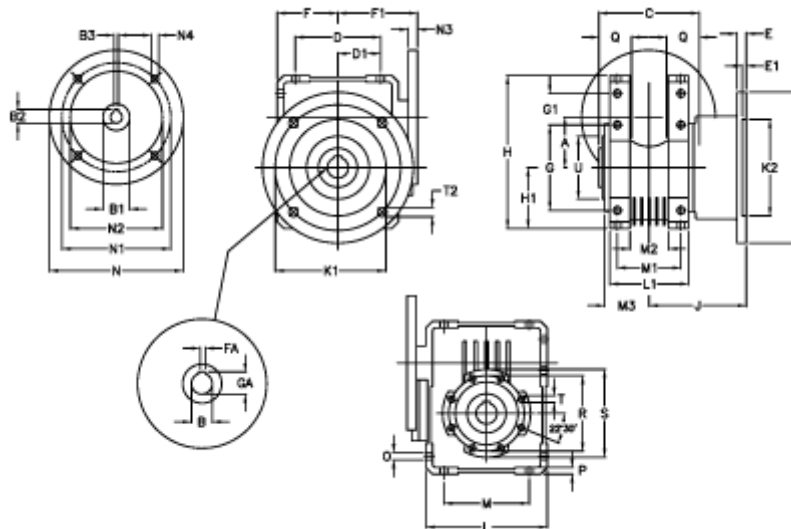

Article number: 392206304543036

Description: Worm Gear with Torque Limiter  
W63 L2-UF-45-P80B5

## Measures

A = 62.17	E = 11	H = 182.5	M = 102	N4 = 11,5	U = 75
B = 25	E1 = 5	H1 = 72.5	M1 = 76	O = 9.0	
B1 E7 = 19	F = 73	J = 116.0	M2 = 46	P = 8	
B2 = 21.8	F1 = 102	K = 180	M3 = 53	Q = 35	
B3 H9 = 6	FA = 8	K1 = 150	N = 200	R = 90	
C = 120	G = 102	K2 = 115	N1 = 165	S = 105	
D = 102.0	G1 = 37.5	L = 145	N2 = 130	T = M8x14	
D1 = 51.0	GA = 28.3	L1 = 94	N3 = 12.0	T2 = 11.0	